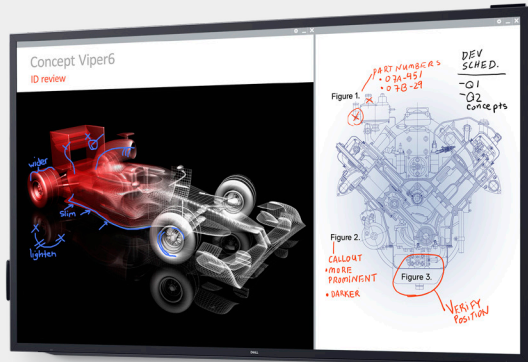

Built for bigger-than-life collaboration.

DELL 86 INTERACTIVE TOUCH MONITOR | C8618QT

**Impressive visuals.
Impactful presentations.**
Impressive size and clarity,
ideal for conference rooms.

Simple setup and management
Convenient connectivity
with easy installation
and manageability.

DELL 86 INTERACTIVE TOUCH MONITOR | C8618QT

IMPRESSIVE VISUALS IMPACTFUL PRESENTATIONS

Impressive size and outstanding visual clarity ideal for larger conference room settings.

- **Exceptional viewing:** Brilliant 4K resolution keeps audiences captivated, and consistent colors across a wide viewing angle let everyone see clear text and crisp, vivid visuals.
- **Optimal performance:** Optimized fonts and sharp visuals with everyday programs like Microsoft PowerPoint, Word and Excel.
- **Consistent clarity:** Anti-glare and anti-smudge coatings reduce distracting reflections and fingerprints.
- **Great for groups:** The impressive 86-inch touch screen is ideal for conference room settings of up to 20 people.